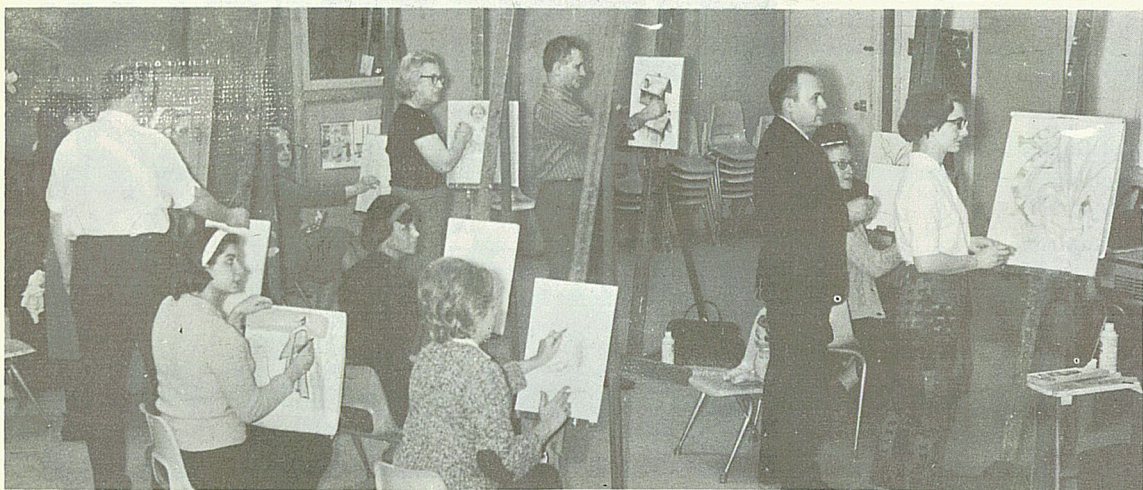

# "ART IS BUSTIN' OUT ALL OVER"

**INTENT** on their sketching, these students in Abe Weiner's adult art class at the Squirrel Hill IKC are oblivious of the camera. Students work in the medium of their choice and classes are kept small for individual attention. They meet on Thursday evenings at 8 o'clock in the Playschool A and B at the Center and it is not too late to join the new series of lessons that started last week.

The public is invited to view this fine display of talent by the East End Center Adult Art Class. The show will run beginning May 2nd through May 19th.

Top picture: Mrs. M. Miller, Mrs. R. Stanton, Mrs. L. Port and Mrs. H. Jonas. Bottom picture: Mrs. L. Gordon, Mrs. B. Sales, Mrs. Port, Mrs. A. Lebovitz and Mr. Lieb.